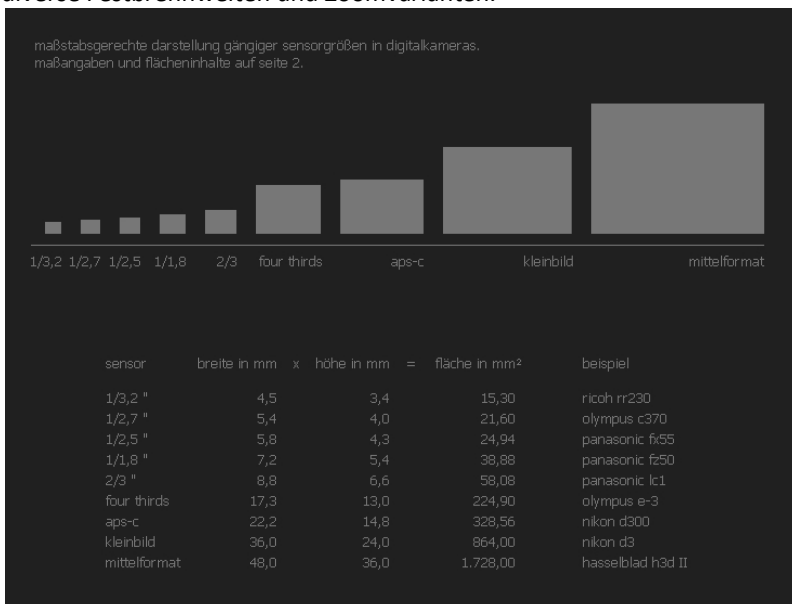

## Unser Equipment:

Canon 5D Mark II (21.0 million effective pixels 2.4 MP/cm<sup>2</sup> pixel density)

Canon EOS-1D Mark IV (16.1 million effective pixels 3.1 MP/cm<sup>2</sup> pixel density)

Canon EOS 400D (10.1 million effective pixels 3.1 MP/cm<sup>2</sup> pixel density)

# Preisliste Fotografieleistung: